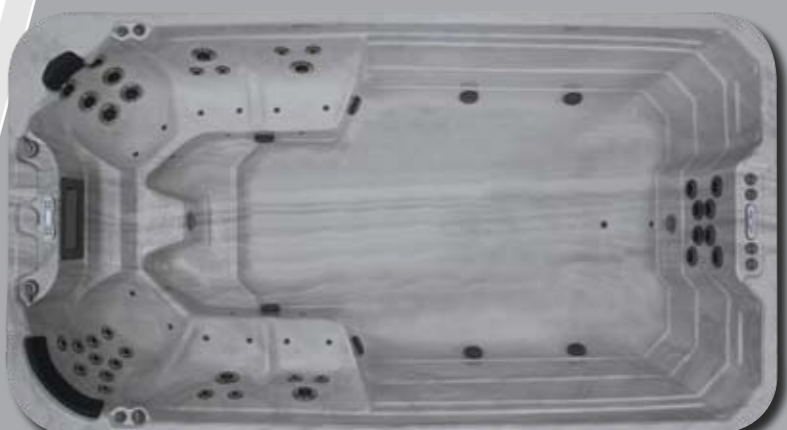

Model: X-Stream 659