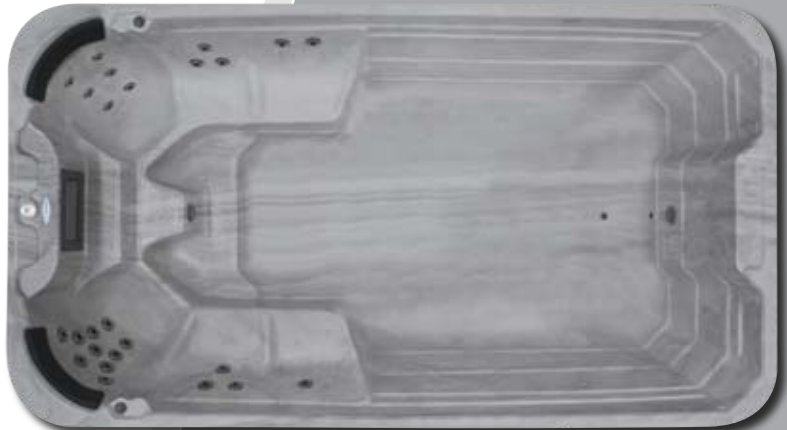

Model: 126 Super Swim