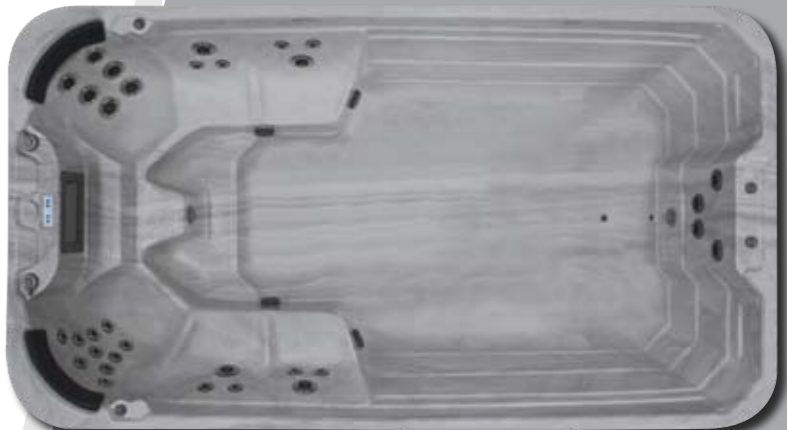

Model: X-Stream 333