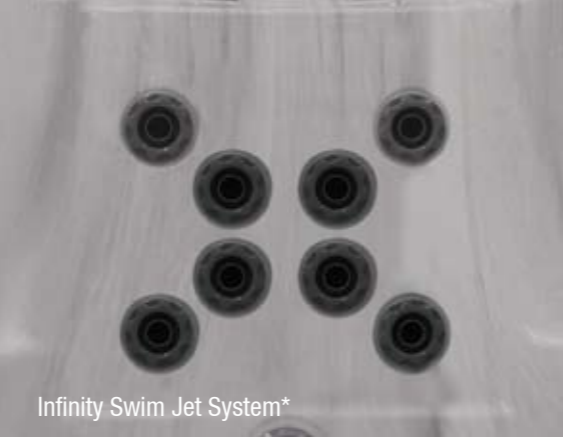

complete
fitness
package

Neck Blaster*

Infinity Swim Jet System*

Mood Setting LED Light*

* all standard features on the X-Stream 659

THE BEST OF BOTH WORLDS

Whether you like to keep fit and active, entertain friends or relax after a hard day, the X-Stream Swim Spa has it all at the touch of a button.

The spa end has room to seat 6 and has an impressive 59 hydrotherapy jets with massage variations to suit everyone's needs. Available in 3 models the X-Stream range offers a swim spa that is perfect for you.

The swim end is powered by the Infinity Swim Jet System, comprising of 8 fully adjustable swim jets delivering up to 3300 litres per minute, allowing the resistance to be varied to cater for the beginner up to the advanced swimmer.

The X-Stream offers the latest in spa technology and comes complete with many exciting features, including a 24 hour circulation pump and ozone unit to keep your spa water clean and pure, aromatherapy for added therapeutic benefits, mood setting underwater mood light for spectacular light shows and stainless steel jets for added style and elegance.